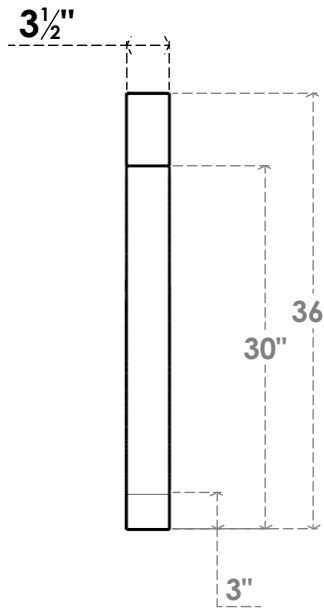

ITEM NUMBER: BRCPC035X36000X36000IMP

3 1/2"W X 36"D X 36"H IMPERIAL ARCHITECTURAL GRADE PVC CLOSED KNEE BRACE

SIDE PROFILE

FRONT PROFILE

ISOMETRIC

EKENA MILLWORK
2300 WEST MAIN ST.
CLARKSVILLE, TX 75426
TOLL FREE: 866-607-0453
WWW.EKENAMILLWORK.COM

NOTES

1. INSTALLATION TO BE COMPLETED IN ACCORDANCE WITH MANUFACTURER'S SPECIFICATIONS.
2. DRAWING MAY NOT BE TO SCALE
3. THIS DRAWING IS INTENDED FOR DESIGN AND PLANNING PURPOSES ONLY.
4. ALL INFORMATION CONTAINED HEREIN WAS CURRENT AT THE TIME OF DEVELOPMENT BUT MUST BE REVIEWED AND APPROVED BY THE PRODUCT MANUFACTURER TO BE CONSIDERED ACCURATE.
5. ARCHITECTURAL GRADE PVC PRODUCTS ARE MADE FROM EXPANDED CELLULAR PVC AND COME NATURALLY WHITE BUT MAY BE PAINTED