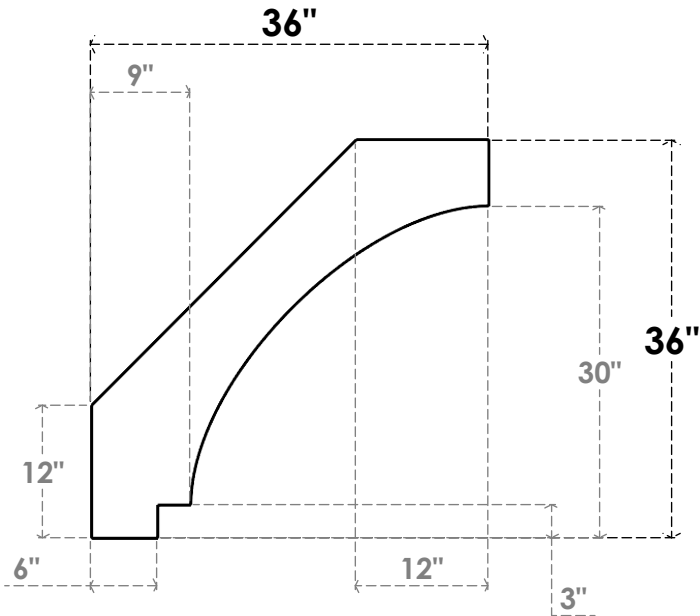

ITEM NUMBER: BRCPC035X36000X36000IMP

3 1/2"W X 36"D X 36"H IMPERIAL ARCHITECTURAL GRADE PVC CLOSED KNEE BRACE

SIDE PROFILE

FRONT PROFILE

ISOMETRIC

EKENA MILLWORK
2300 WEST MAIN ST.
CLARKSVILLE, TX 75426
TOLL FREE: 866-607-0453
WWW.EKENAMILLWORK.COM